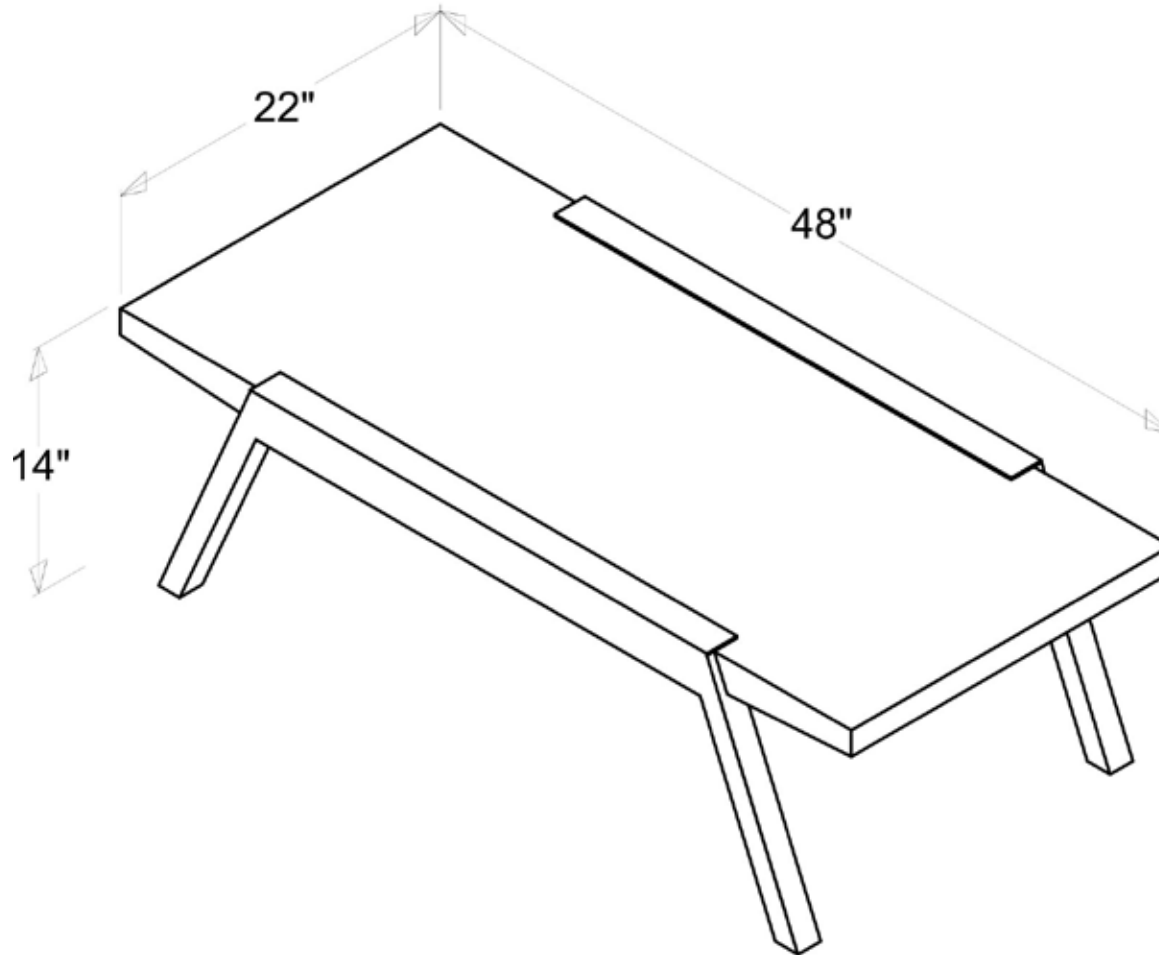

PRODUCT NAME Exit 4 Coffee Table

Designer(s): Roland Benesocky

37819 2nd Avenue,  
Squamish, BC, CANADA  
604.542.1322  
[www.sticks-and-stones.ca](http://www.sticks-and-stones.ca)  
[info@sticks-and-stones.ca](mailto:info@sticks-and-stones.ca)